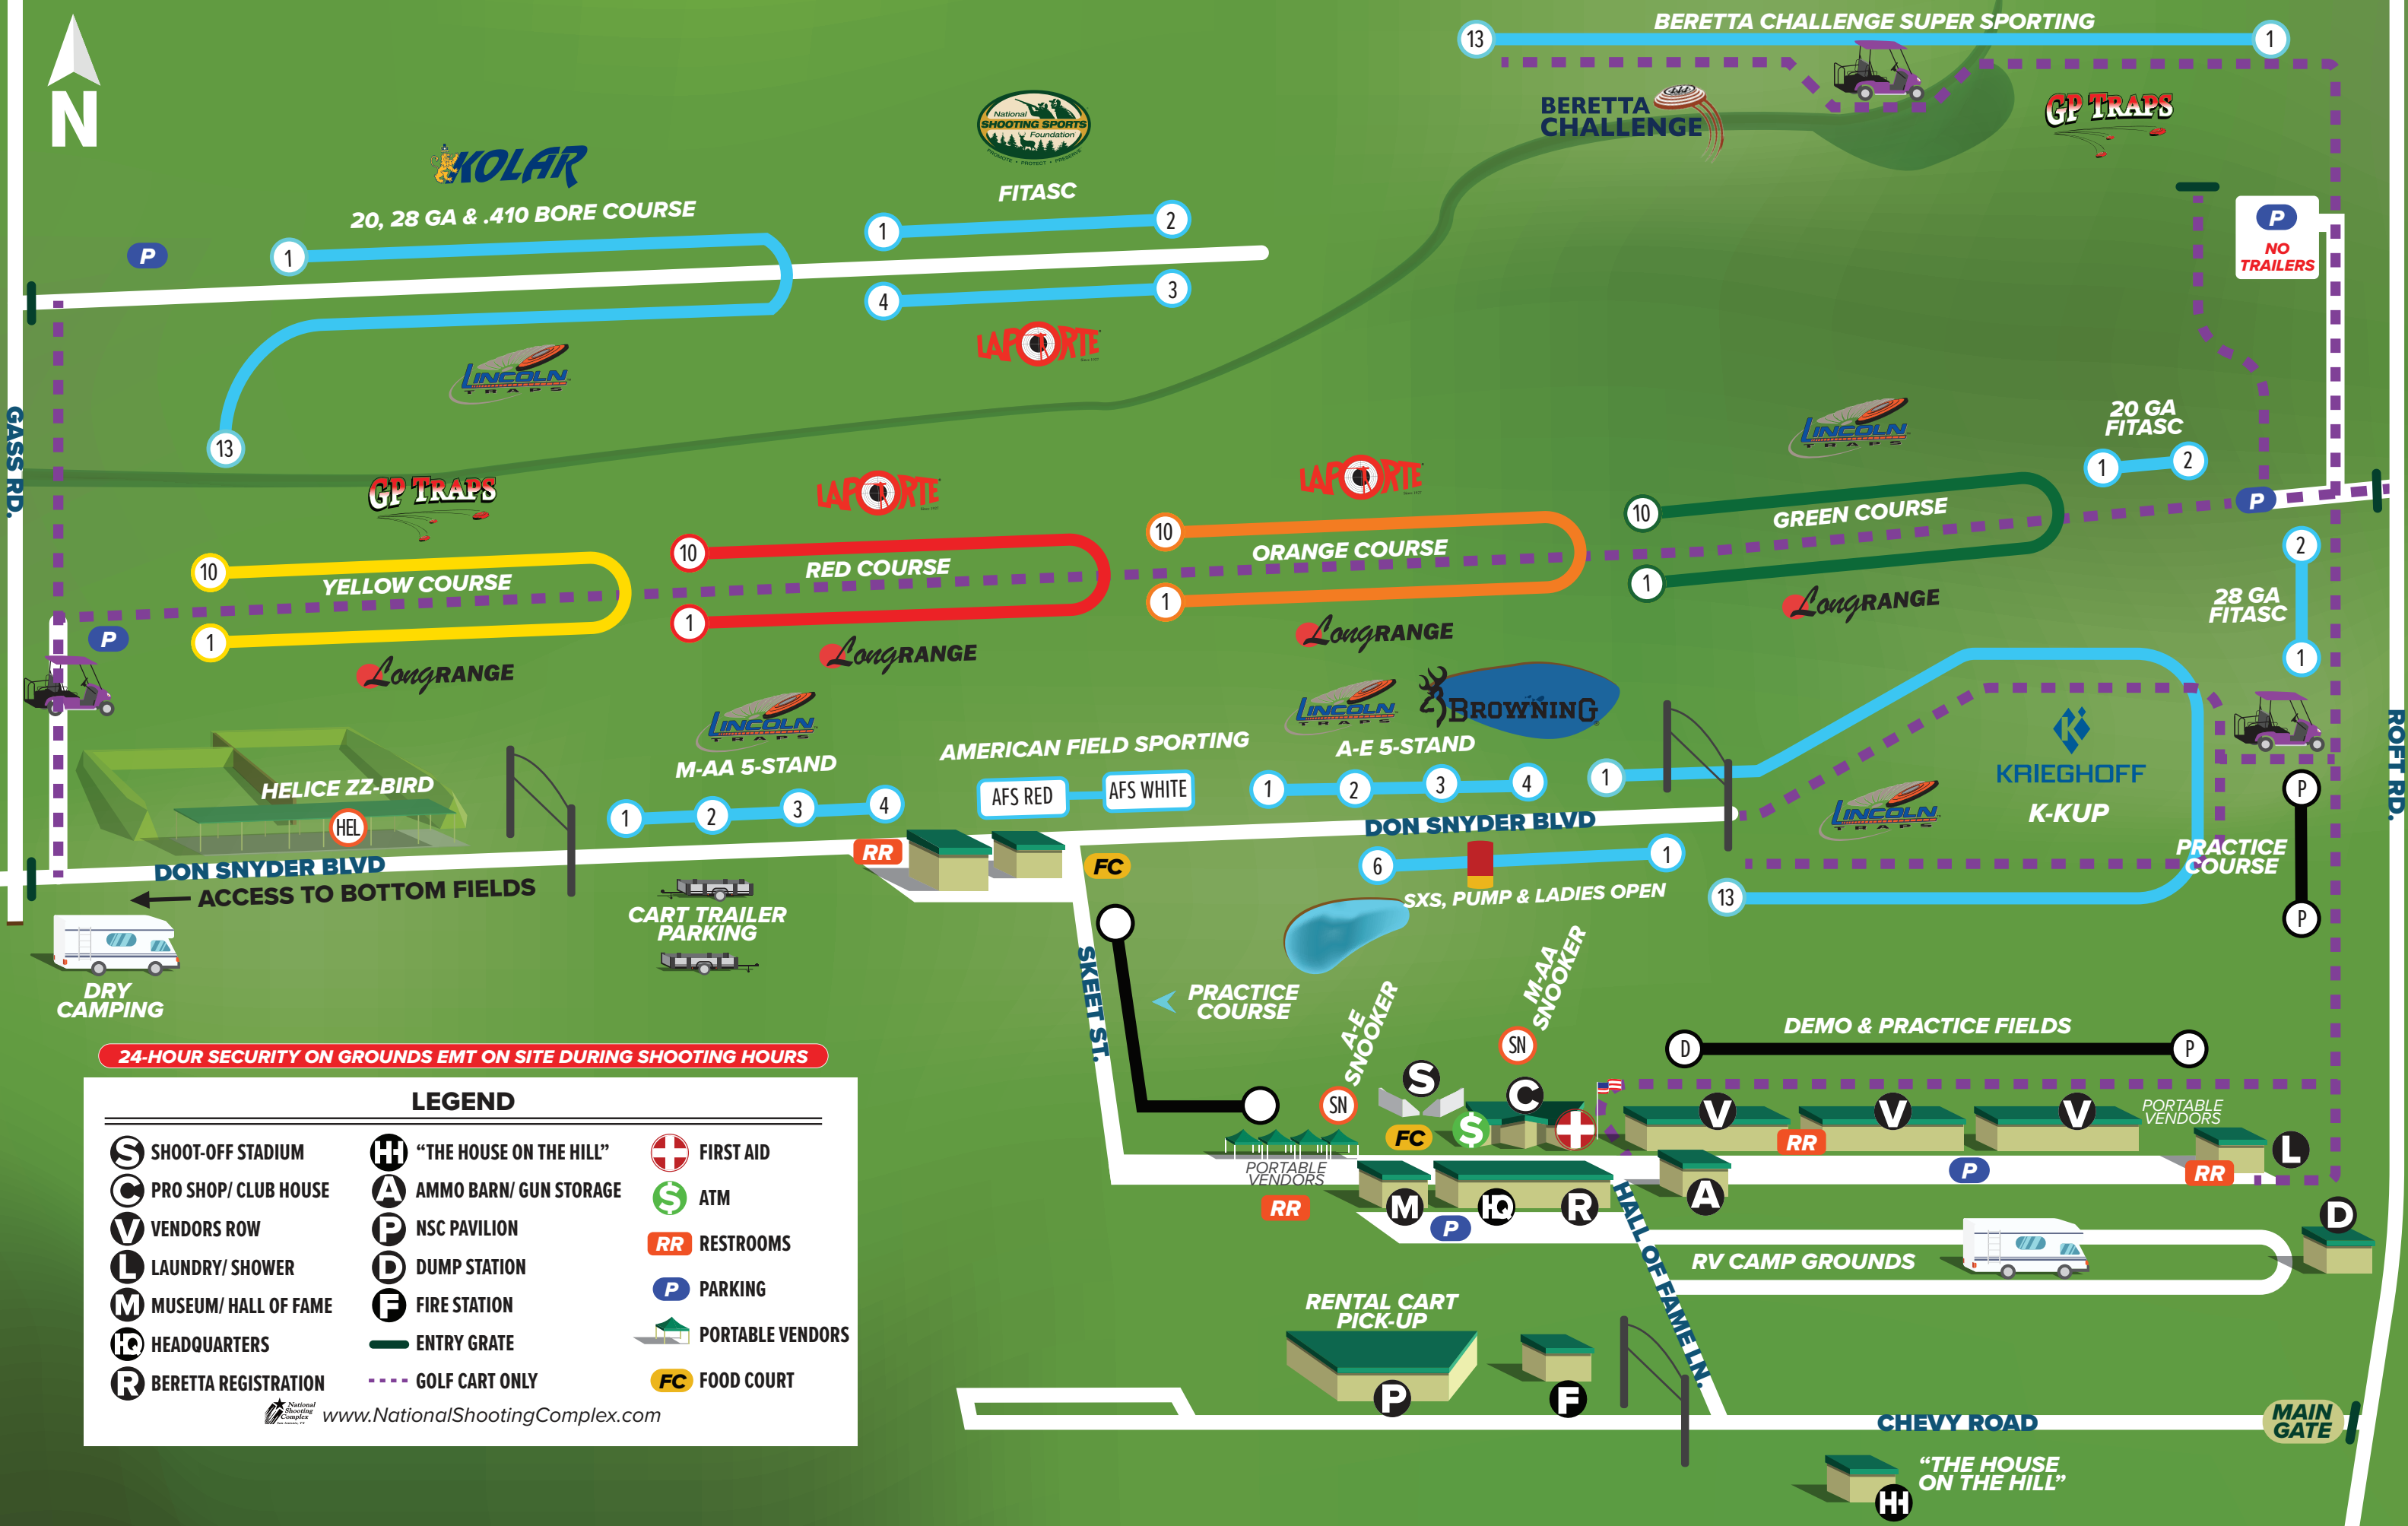

GASS RD.

ROFF RD.

24-HOUR SECURITY ON GROUNDS EMT ON SITE DURING SHOOTING HOURS

LEGEND

- S** SHOOT-OFF STADIUM
- C** PRO SHOP/ CLUB HOUSE
- V** VENDORS ROW
- L** LAUNDRY/ SHOWER
- M** MUSEUM/ HALL OF FAME
- H** HEADQUARTERS
- R** BERETTA REGISTRATION
- H** "THE HOUSE ON THE HILL"
- A** AMMO BARN/ GUN STORAGE
- P** NSC PAVILION
- D** DUMP STATION
- F** FIRE STATION
- ENTRY GRATE
- - -** GOLF CART ONLY
- +** FIRST AID
- \$** ATM
- RR** RESTROOMS
- P** PARKING
- PORTABLE VENDORS
- FC** FOOD COURT

MAIN GATE

CHEVY ROAD

RV CAMP GROUNDS

RENTAL CART PICK-UP

HALL OF FAME IN

DEMO & PRACTICE FIELDS

SXS, PUMP & LADIES OPEN

DON SNYDER BLVD

AMERICAN FIELD SPORTING

HELICE ZZ-BIRD

DON SNYDER BLVD
ACCESS TO BOTTOM FIELDS

CART TRAILER PARKING

DRY CAMPING

BERETTA CHALLENGE

BERETTA CHALLENGE SUPER SPORTING

GP TRAPS

KOLAR

20, 28 GA & .410 BORE COURSE

FITASC

LAPORTE

LAPORTE

LAPORTE

GP TRAPS

YELLOW COURSE