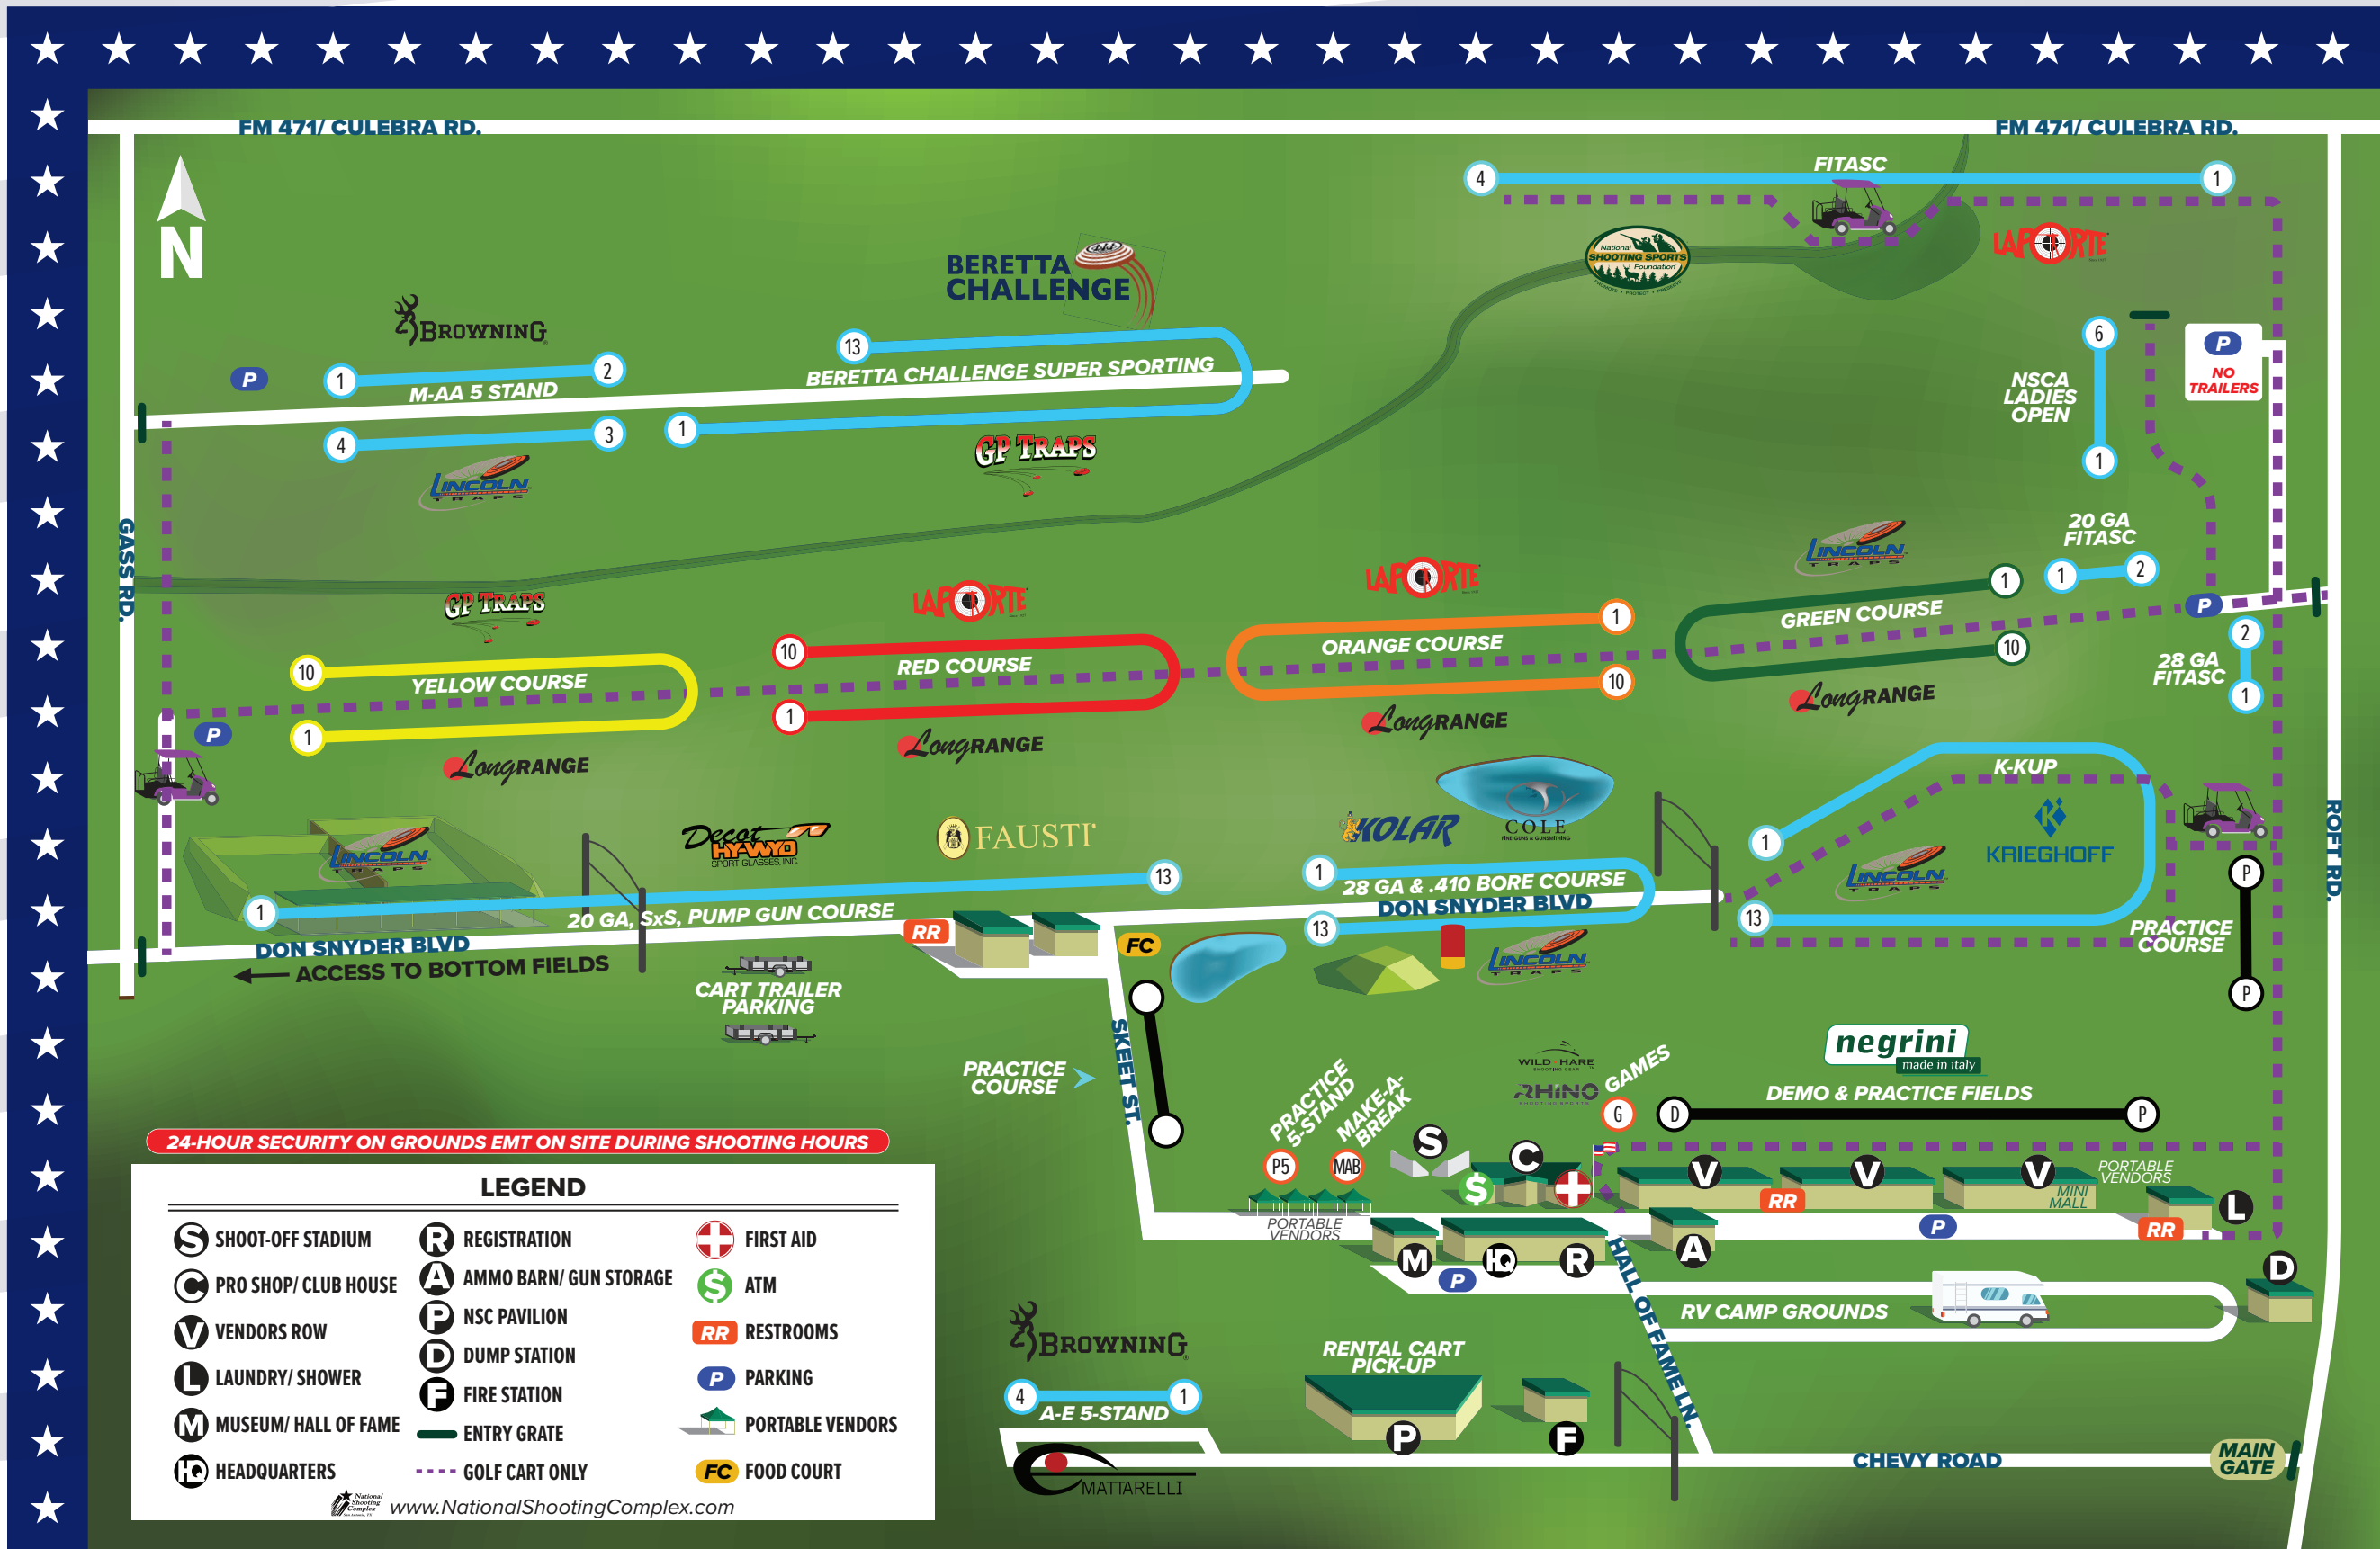

Paxton Arms
Pacific Sporting Arms
Alamo Sporting Arms
duPont/Krieghoff

24-HOUR SECURITY ON GROUNDS EMT ON SITE DURING SHOOTING HOURS

LEGEND		
S SHOOT-OFF STADIUM	R REGISTRATION	+ FIRST AID
C PRO SHOP/ CLUB HOUSE	A AMMO BARN/ GUN STORAGE	\$ ATM
V VENDORS ROW	P NSC PAVILION	RR RESTROOMS
L LAUNDRY/ SHOWER	D DUMP STATION	P PARKING
M MUSEUM/ HALL OF FAME	F FIRE STATION	TV PORTABLE VENDORS
HQ HEADQUARTERS	EG ENTRY GRATE	FC FOOD COURT
	--- GOLF CART ONLY	