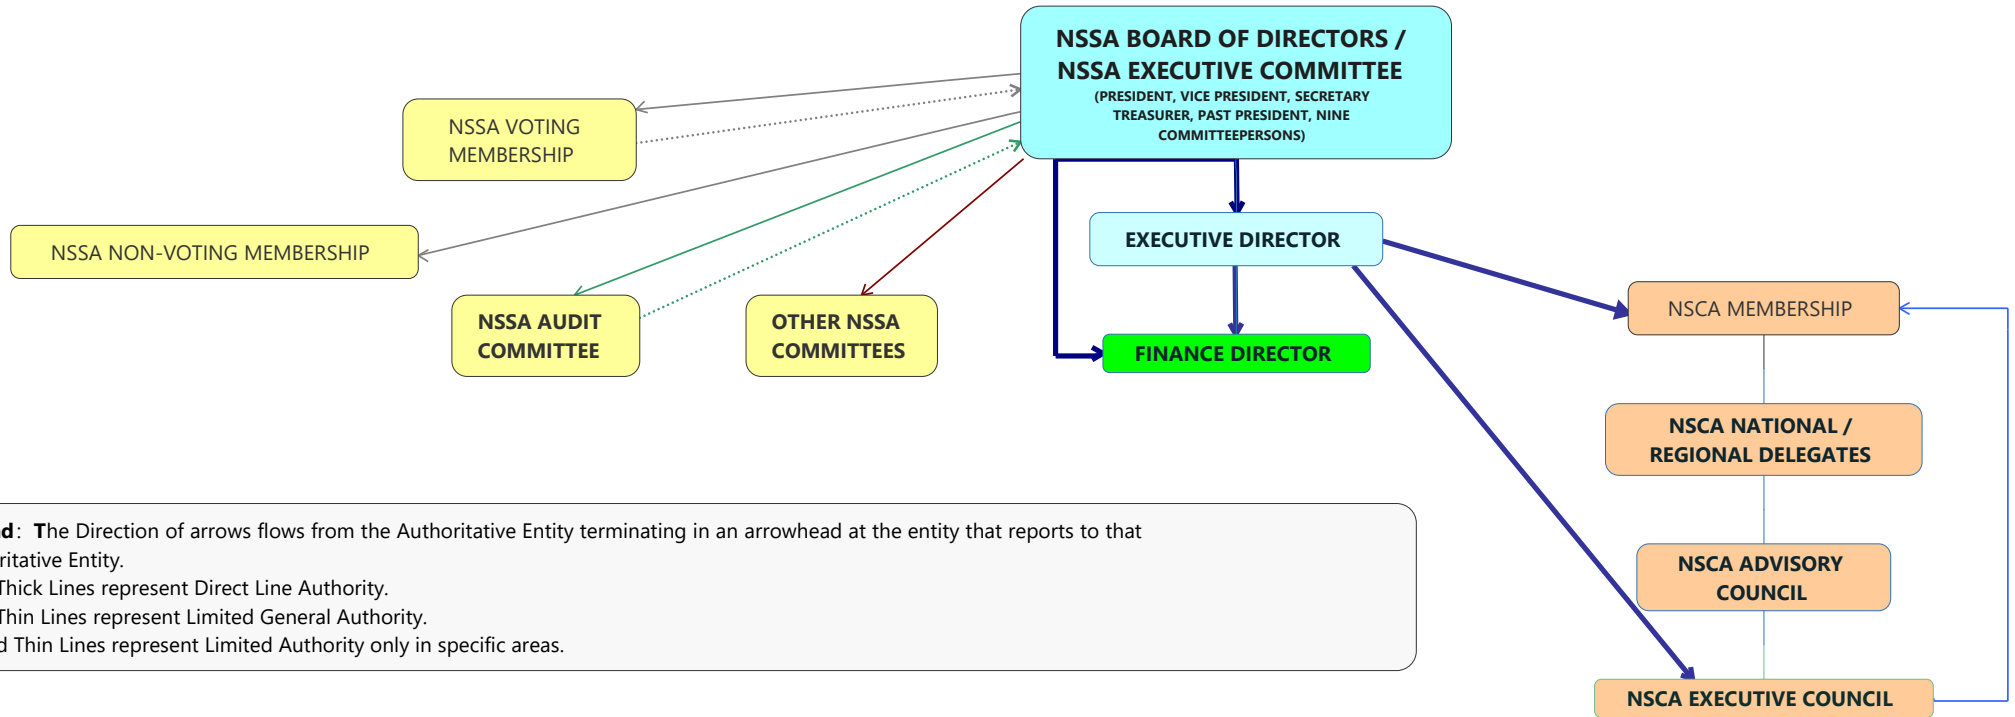

NATIONAL SKEET SHOOTING ASSOCIATION (NSSA)

Legend: The Direction of arrows flows from the Authoritative Entity terminating in an arrowhead at the entity that reports to that Authoritative Entity.
Solid Thick Lines represent Direct Line Authority.
Solid Thin Lines represent Limited General Authority.
Dotted Thin Lines represent Limited Authority only in specific areas.