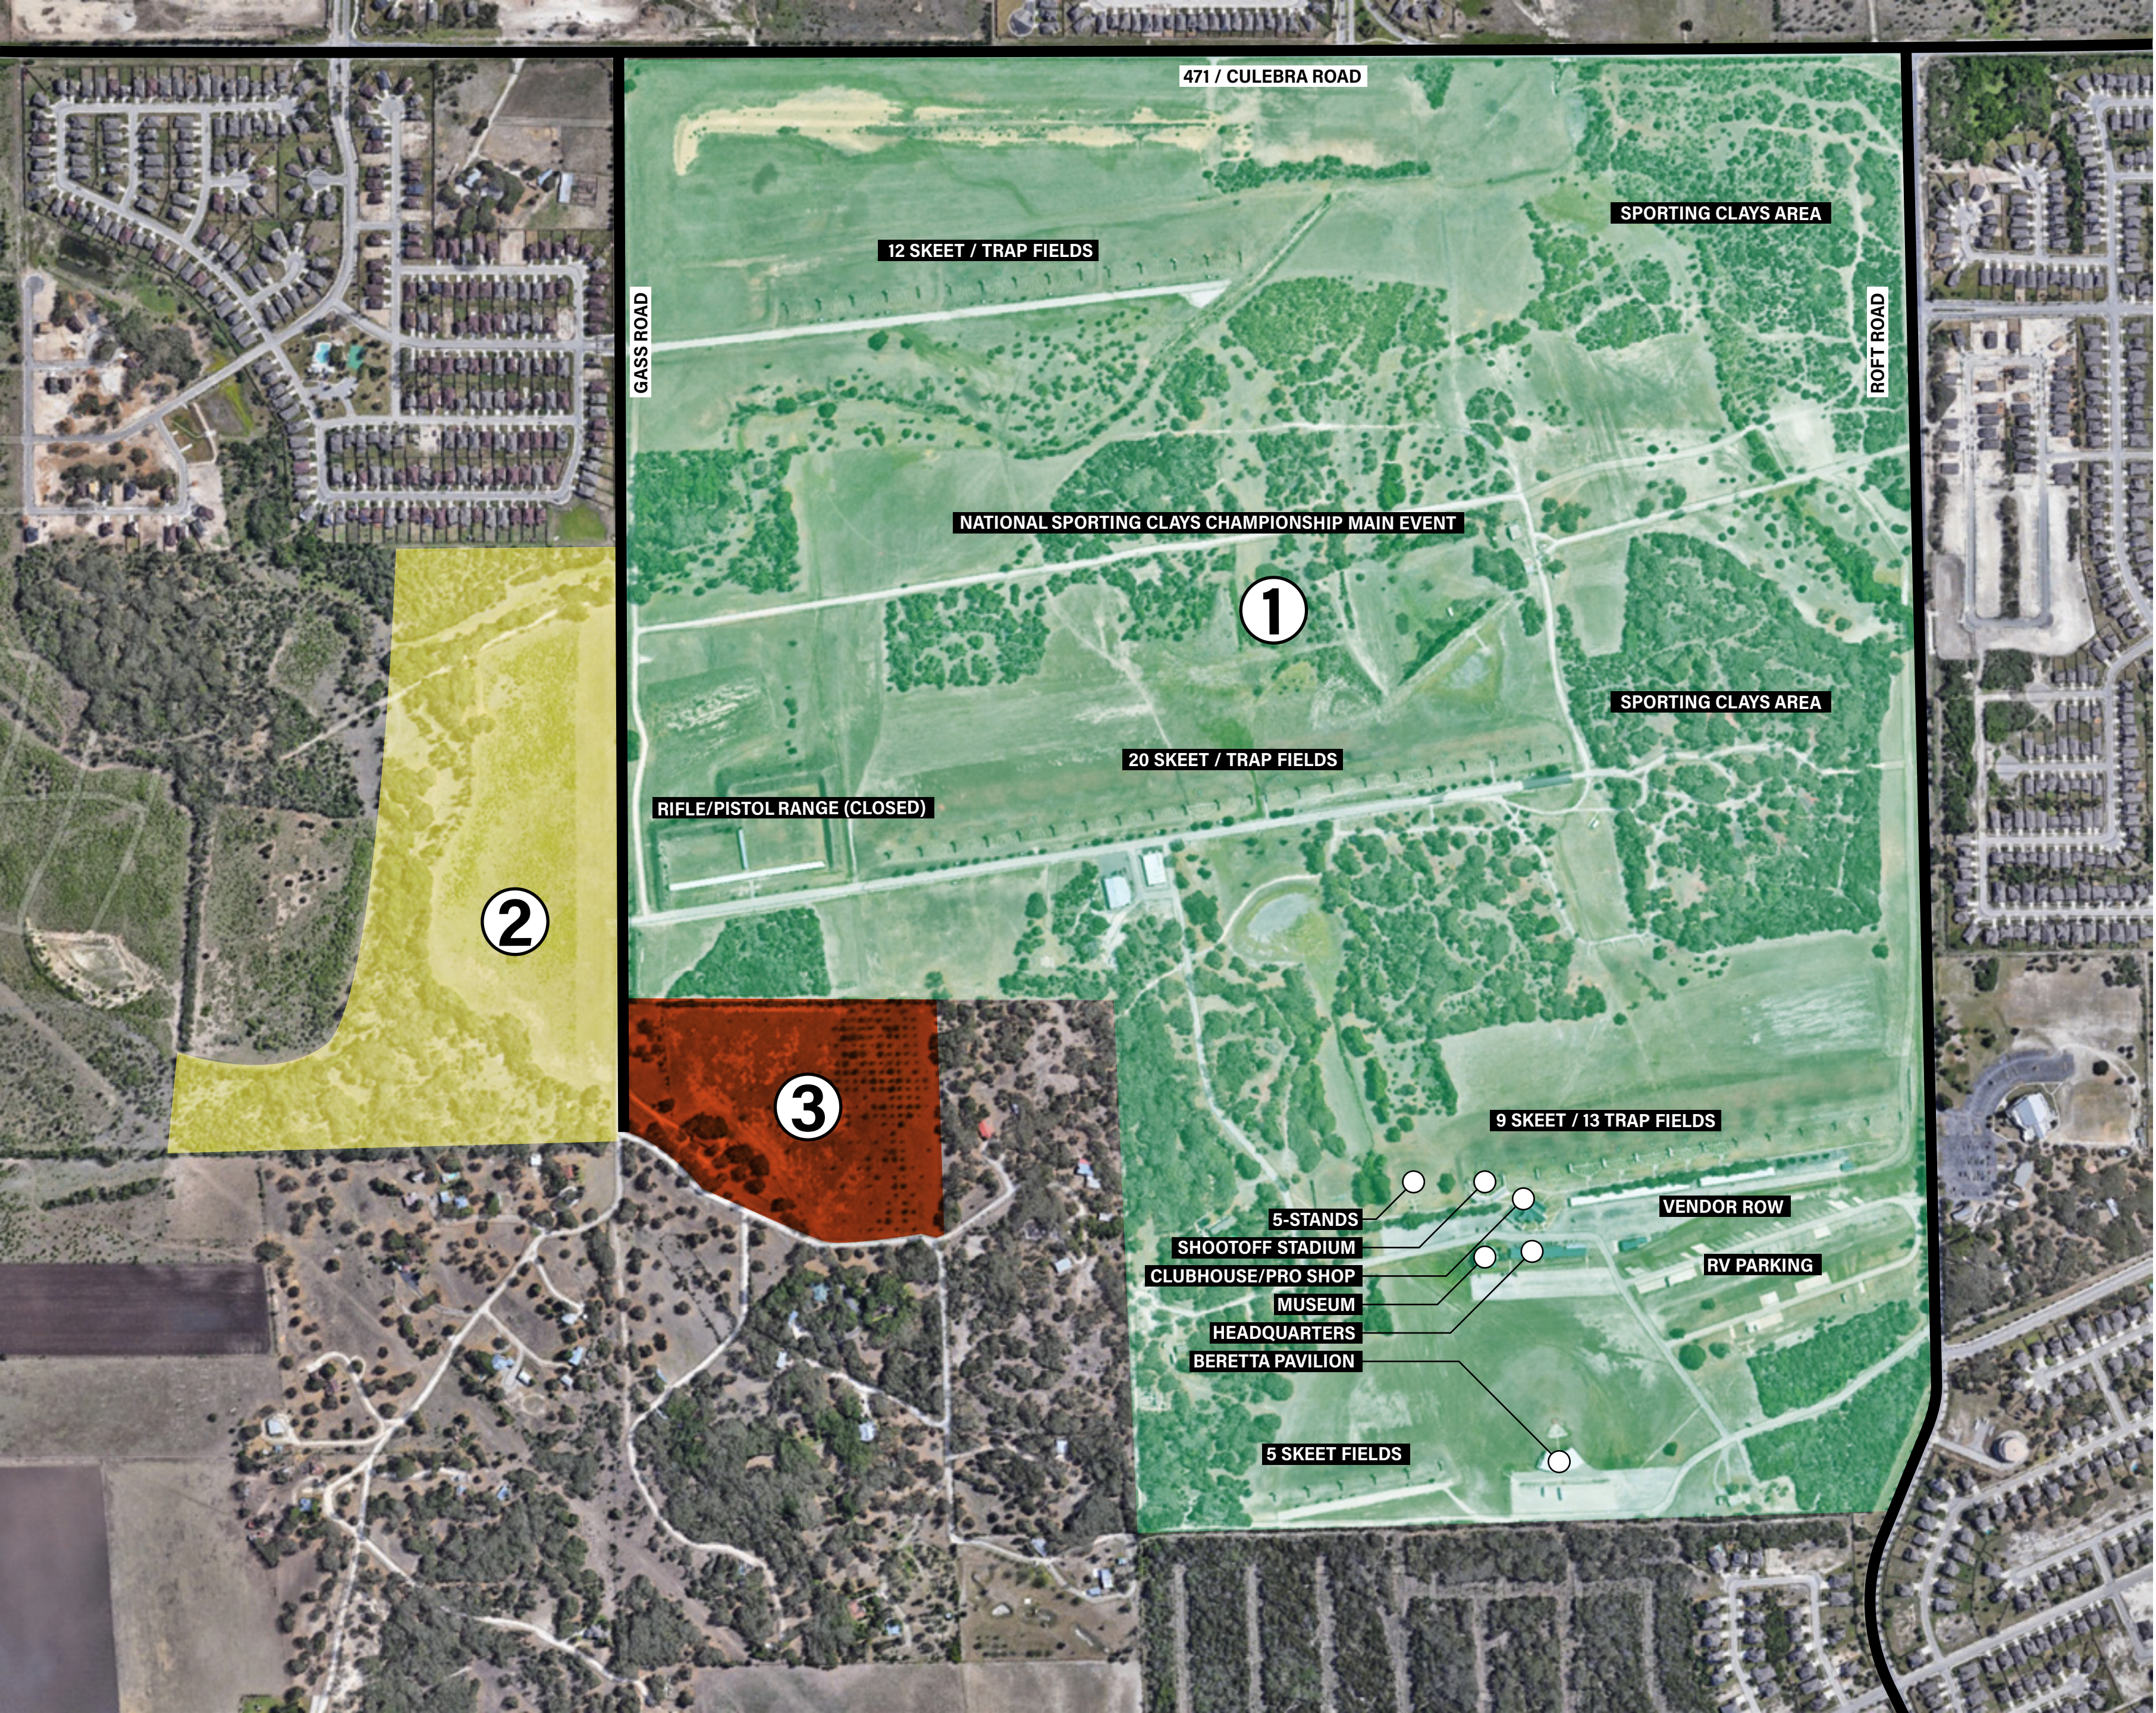

NSSA - NSCA - NSC PROPERTY OVERVIEW

1. MAIN PROPERTY - 594 ACRES

- SKEET FIELDS: 46
- TRAP: 45
- SPORTING CLAYS AREA
- RV PARKING: 180
- 5-STAND
- RIFLE/PISTOL RANGE - CLOSED PERM.
- HEADQUARTERS
- CLUBHOUSE / PROSHOP
- VENDOR ROW
- BERETTA PAVILION
- AG LAND USE
- MUSEUM & HOF

2. GASS RD. PROPERTY - 79 ACRES

- EMPTY LOT
- AG LAND USE

3. NEW PROPERTY PURCHASE - 23 ACRES

- HOUSE - RENOVATION PLANS TBD
- AG LAND USE

NATIONAL SHOOTING COMPLEX
5931 ROFT ROAD
SAN ANTONIO, TX 78253
210-688-2542 NSC
210-688-3371 NSSA/NSCA
NATIONALSHOOTINGCOMPLEX.COM
NSSA-NSCA.ORG