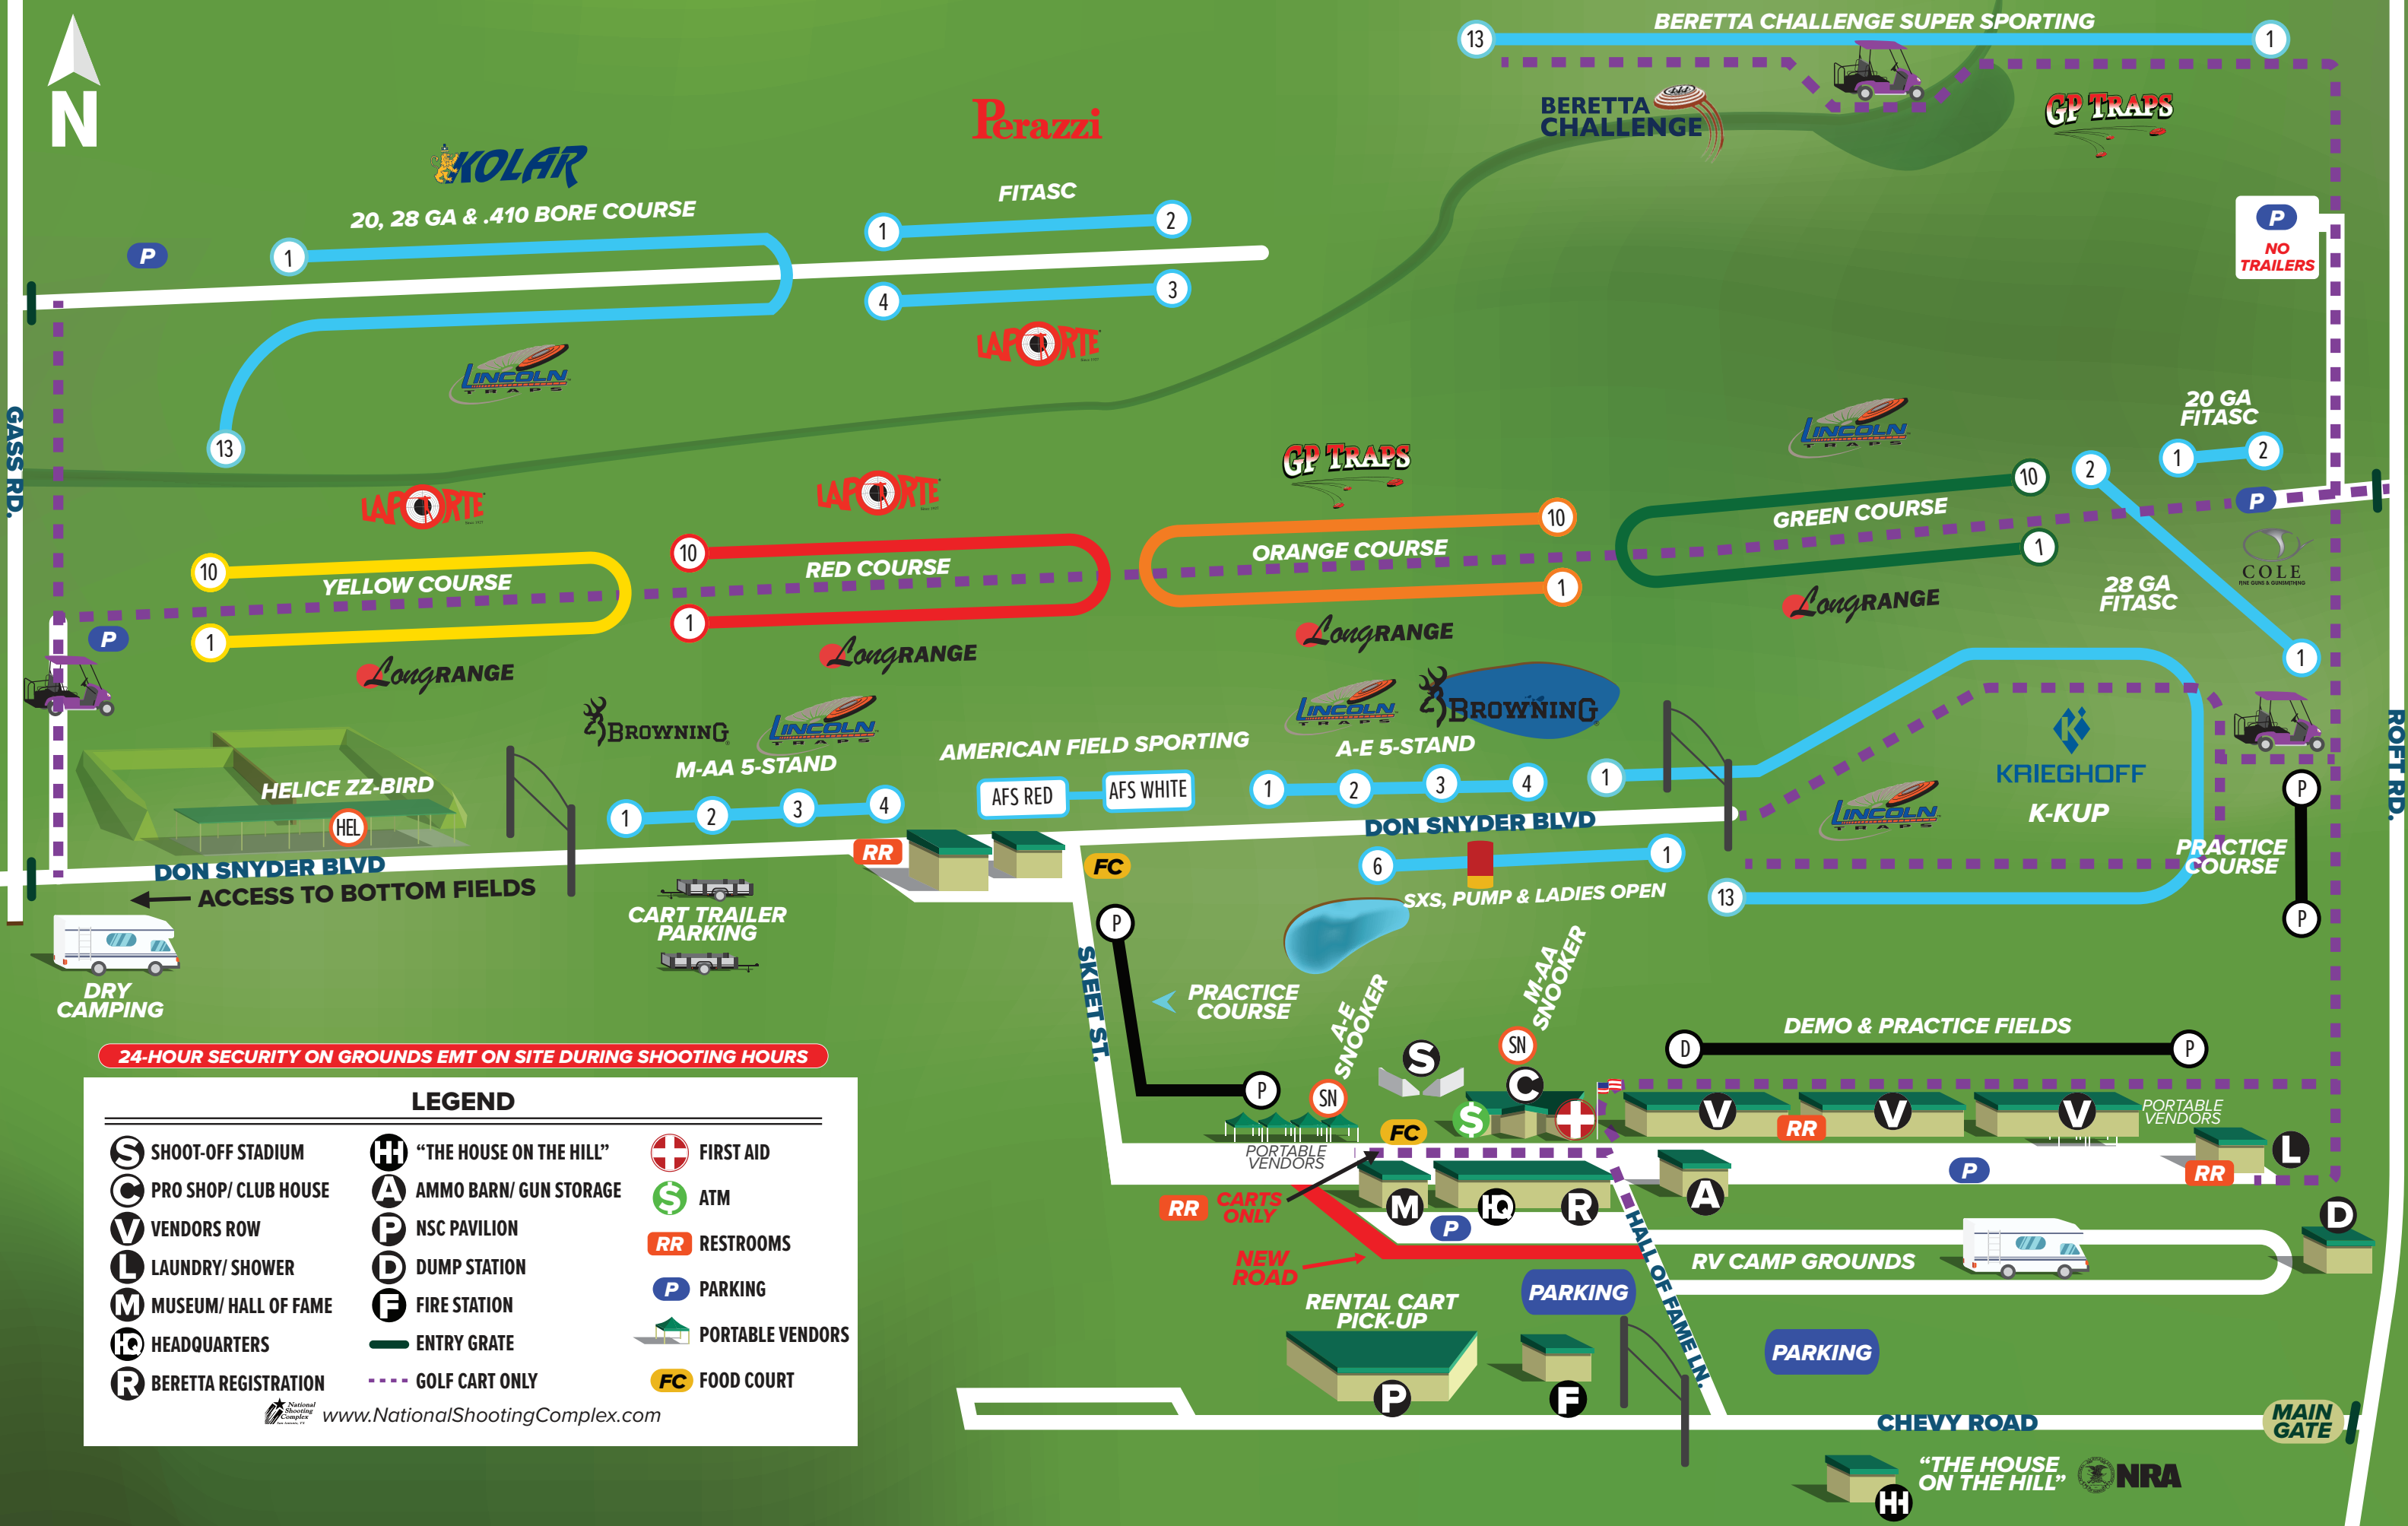

GASS RD.

ROFF RD.

24-HOUR SECURITY ON GROUNDS EMT ON SITE DURING SHOOTING HOURS

LEGEND

- | | | |
|-------------------------------|----------------------------------|---------------------------|
| S SHOOT-OFF STADIUM | H "THE HOUSE ON THE HILL" | + FIRST AID |
| C PRO SHOP/ CLUB HOUSE | A AMMO BARN/ GUN STORAGE | \$ ATM |
| V VENDORS ROW | P NSC PAVILION | RR RESTROOMS |
| L LAUNDRY/ SHOWER | D DUMP STATION | P PARKING |
| M MUSEUM/ HALL OF FAME | F FIRE STATION | + PORTABLE VENDORS |
| H HEADQUARTERS | — ENTRY GRATE | FC FOOD COURT |
| R BERETTA REGISTRATION | - - - GOLF CART ONLY | |