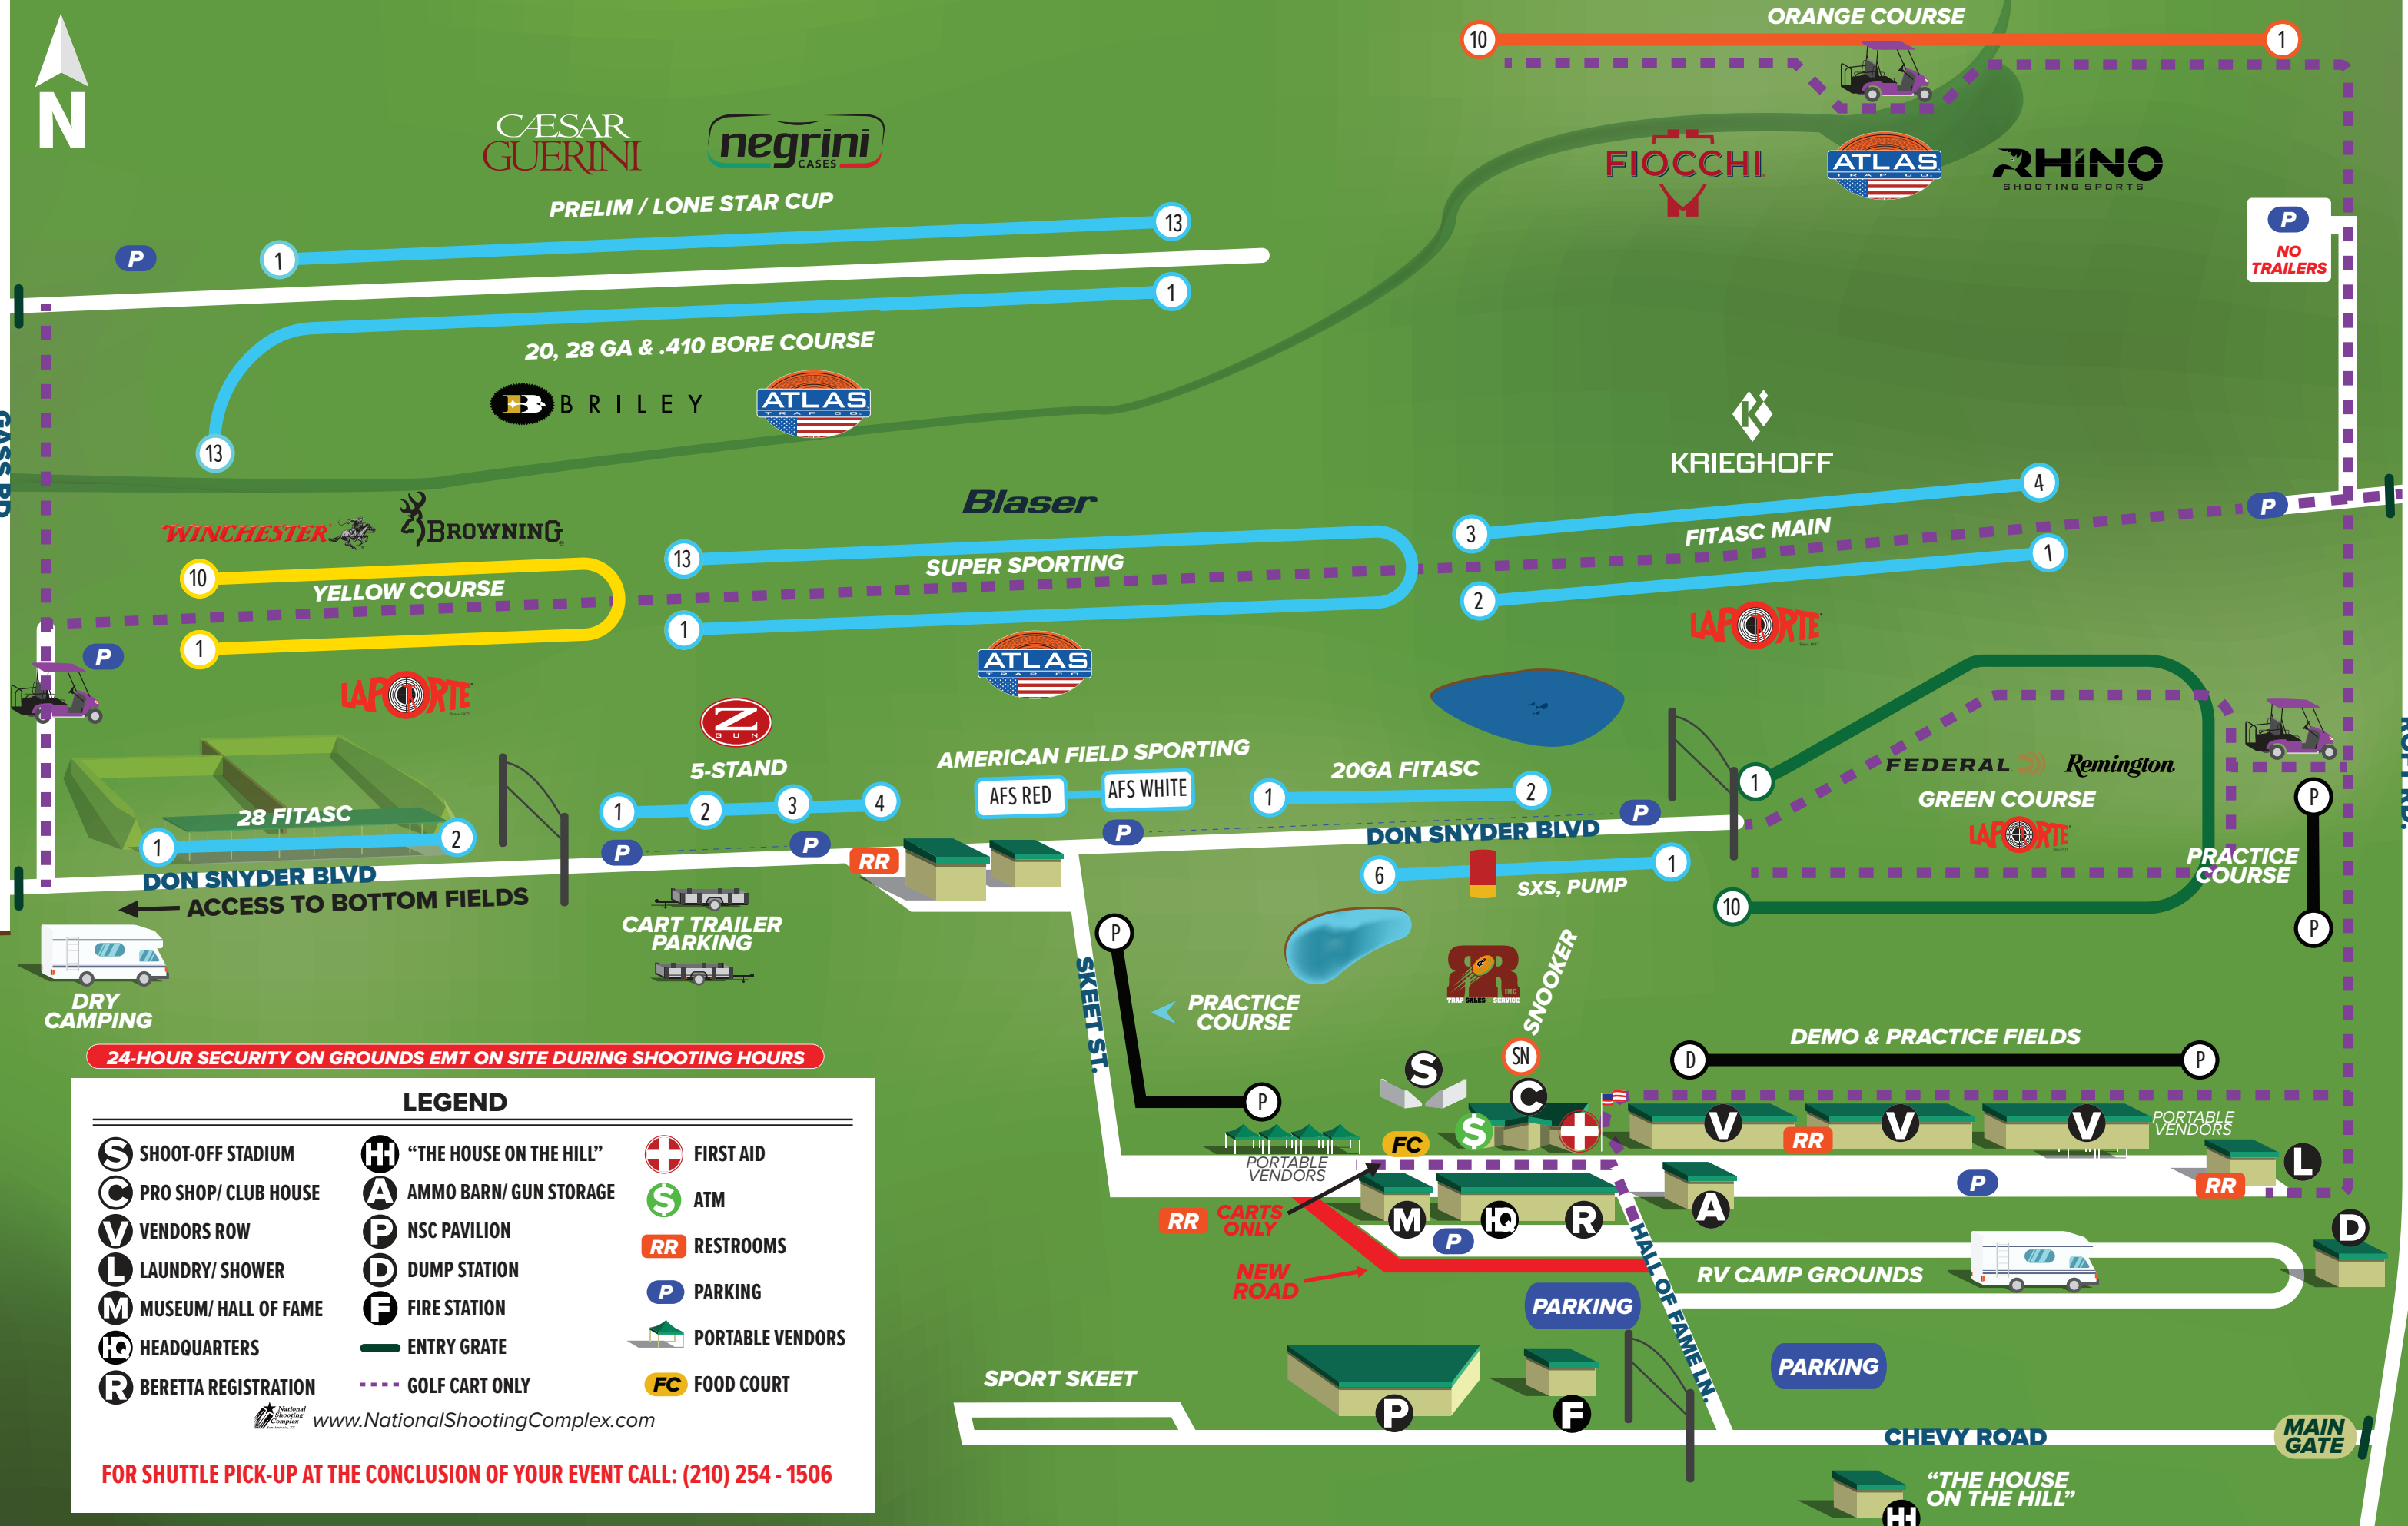

GASS RD.

ROFF RD.

24-HOUR SECURITY ON GROUNDS EMT ON SITE DURING SHOOTING HOURS

LEGEND

- | | | |
|-------------------------------|----------------------------------|---------------------------|
| S SHOOT-OFF STADIUM | H "THE HOUSE ON THE HILL" | + FIRST AID |
| C PRO SHOP/ CLUB HOUSE | A AMMO BARN/ GUN STORAGE | \$ ATM |
| V VENDORS ROW | P NSC PAVILION | RR RESTROOMS |
| L LAUNDRY/ SHOWER | D DUMP STATION | P PARKING |
| M MUSEUM/ HALL OF FAME | F FIRE STATION | + PORTABLE VENDORS |
| HQ HEADQUARTERS | - ENTRY GRATE | FC FOOD COURT |
| R BERETTA REGISTRATION | - - - GOLF CART ONLY | |

www.NationalShootingComplex.com

FOR SHUTTLE PICK-UP AT THE CONCLUSION OF YOUR EVENT CALL: (210) 254 - 1506