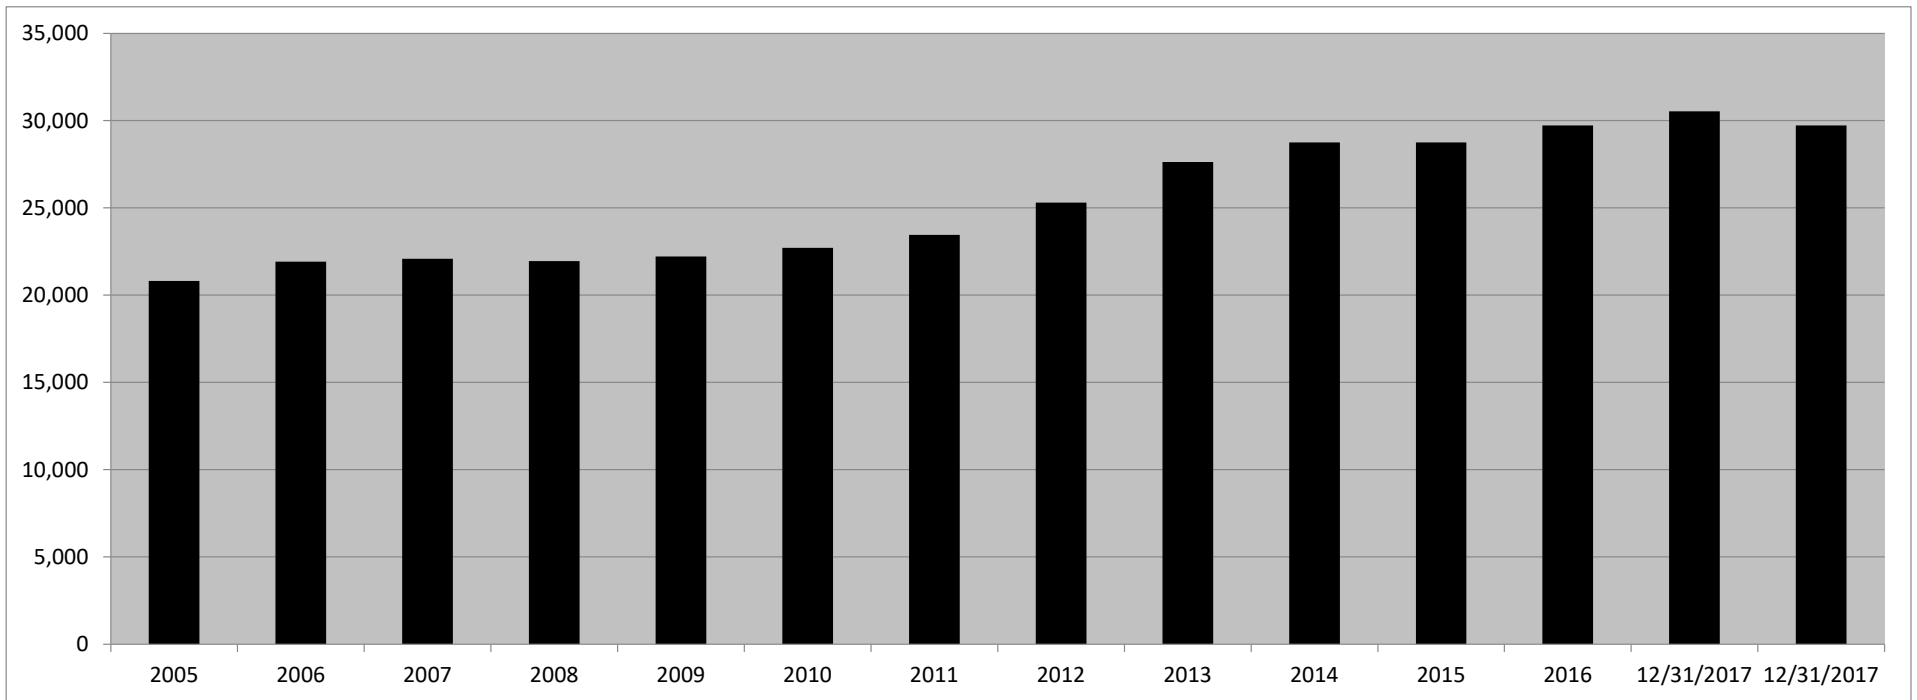

NSCA Member Statistics

	2005	2006	2007	2008	2009	2010	2011	2012	2013	2014	2015	2016	12/31/2017	12/31/2017
End of Year Totals	20,816	21,924	22,093	21,951	22,211	22,708	23,462	25,306	27,626	28,762	28,746	29,727	30,534	29,727
New Members	3,556	3,924	3,371	3,231	3,554	3,896	3,985	4,874	6,056	5,814	5,112	5,420	4,858	5,420
Life Members	3,770	4,023	4,486	4,841	5,195	5,579	6,005	6,486	7,083	7,782	8,157	8,935	9,524	8,935

Juniors **2,463** 12/31/2017
CLMS **5,738** 12/31/2017

NSCA Target Statistics

	2004	2005	2006	2007	2008	2009	2010	2011	2012	2013	2014	2015	12/31/2016	12/31/2017
Clubs	647	656	654	649	666	642	635	632	621	622	619	615	632	665
Registered Shoots	2,599	2,337	2,258	2,308	2,402	2,416	2,397	2,494	2,356	2,278	2,266	2,260	2,352	2,310
Total Targets Shot	18,725,074	17,850,955	18,959,378	19,803,983	19,398,215	19,368,521	19,489,837	21,025,826	22,408,728	23,000,540	24,097,084	24,694,665	25,848,350	26,646,540